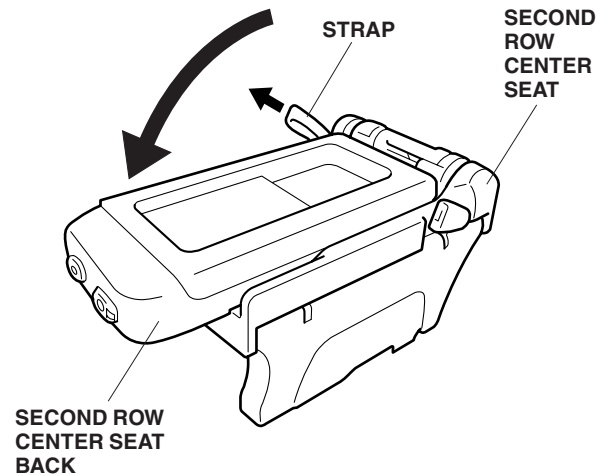

NOTE: Be extremely careful not to damage the seat back when installing the PlusOne seat console.

1. Release the lock and remove the headrest from the second row center seat.

2. Pull the strap and remove the seat cushion from the second row center seat by lifting to release the two hooks.

3. Pull the strap and tilt the second row center seat back forward.

4. Push the seat belt buckle from the second row center seat all the down.

5. Position the PlusOne seat console under the armrest of the second row seat, then hook the two anchor plates to the two hooks, and push down to latch the rear of the PlusOne seat console.
6. Put the PlusOne seat console owner's manual in the glove box.