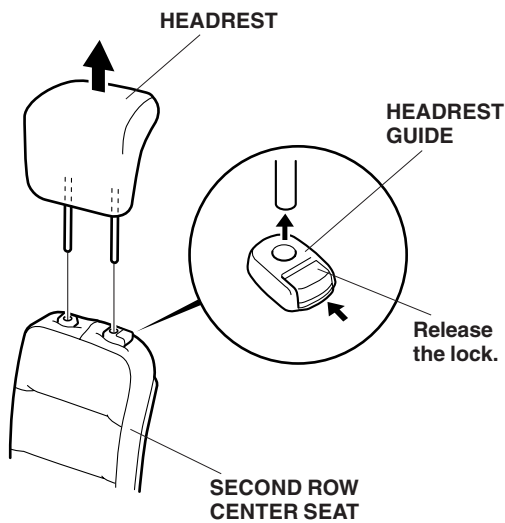

NOTE: Be extremely careful not to damage the seat back when installing the PlusOne seat console.

1. Release the lock and remove the headrest from the second row center seat.

2. Pull the strap and remove the seat cushion from the second row center seat by lifting to release the two hooks.

3. Pull the strap and tilt the second row center seat back forward.

4. Push the seat belt buckle from the second row center seat all the down.

5. Position the PlusOne seat console under the armrest of the second row seat, then hook the two anchor plates to the two hooks, and push down to latch the rear of the PlusOne seat console.
6. Put the PlusOne seat console owner's manual in the glove box.