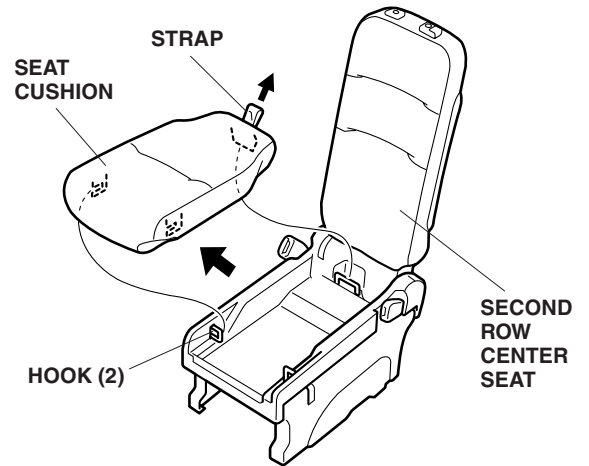

INSTALLATION INSTRUCTIONS

Accessory
PLUSONE™ SEAT CONSOLE

Application
2005 ODYSSEY

Publications No.
All 27353
Issue Date
SEP 2004

PARTS LIST

PlusOne™ seat console

Owner's Manual

INSTALLATION

NOTE: Be extremely careful not to damage the seat back when installing the PlusOne seat console.

1. Release the lock and remove the headrest from the second row center seat.

2. Pull the strap and remove the seat cushion from the second row center seat by lifting to release the two hooks.

3. Pull the strap and tilt the second row center seat back forward.

4. Push the seat belt buckle from the second row center seat all the down.

5. Position the PlusOne seat console under the armrest of the second row seat, then hook the two anchor plates to the two hooks, and push down to latch the rear of the PlusOne seat console.
6. Put the PlusOne seat console owner's manual in the glove box.