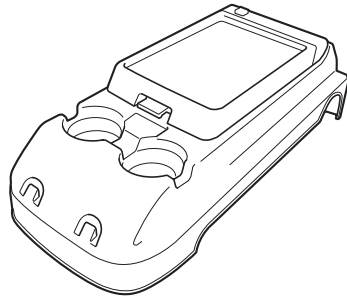

INSTALLATION INSTRUCTIONS

Accessory
PLUSONE™ SEAT CONSOLE

Application
2005 ODYSSEY

Publications No.
All 27353
Issue Date
SEP 2004

PARTS LIST

PlusOne™ seat console

Owner's Manual

INSTALLATION

NOTE: Be extremely careful not to damage the seat back when installing the PlusOne seat console.

1. Release the lock and remove the headrest from the second row center seat.

2. Pull the strap and remove the seat cushion from the second row center seat by lifting to release the two hooks.

3. Pull the strap and tilt the second row center seat back forward.

4. Push the seat belt buckle from the second row center seat all the down.

5. Position the PlusOne seat console under the armrest of the second row seat, then hook the two anchor plates to the two hooks, and push down to latch the rear of the PlusOne seat console.
6. Put the PlusOne seat console owner's manual in the glove box.