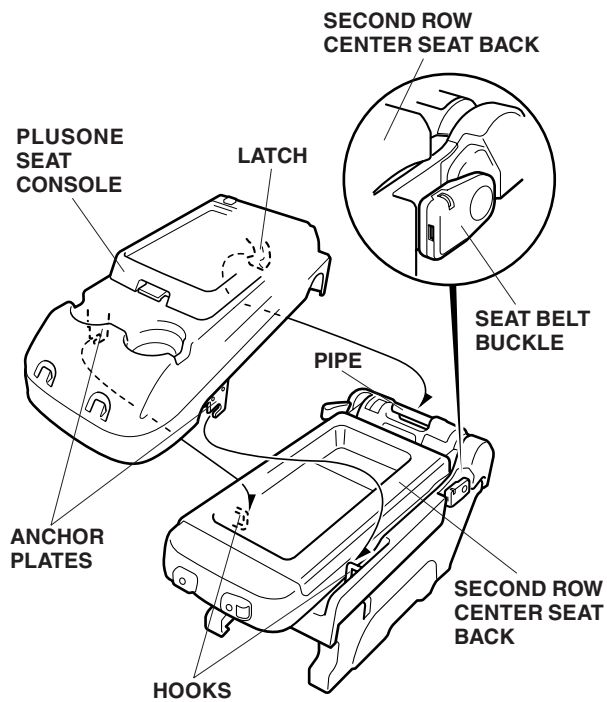

NOTE: Be extremely careful not to damage the seat back when installing the PlusOne seat console.

1. Release the lock and remove the headrest from the second row center seat.

2. Pull the strap and remove the seat cushion from the second row center seat by lifting to release the two hooks.

3. Pull the strap and tilt the second row center seat back forward.

4. Push the seat belt buckle from the second row center seat all the down.

5. Position the PlusOne seat console under the armrest of the second row seat, then hook the two anchor plates to the two hooks, and push down to latch the rear of the PlusOne seat console.
6. Put the PlusOne seat console owner's manual in the glove box.