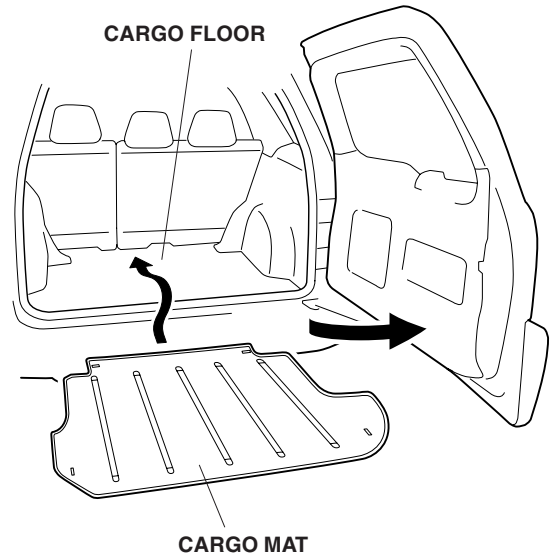

INSTALLATION INSTRUCTIONS

Accessory

CARGO MAT
P/N 08P11-S9A-101

Application

2005 CR-V

Publications No.

All 27165

Issue Date

SEP 2004

PARTS LIST

Cargo mat

INSTALLATION

1. Open the tailgate and place the cargo mat onto the cargo floor.

2. Route the cargo hook through the four slits in the cargo mat.